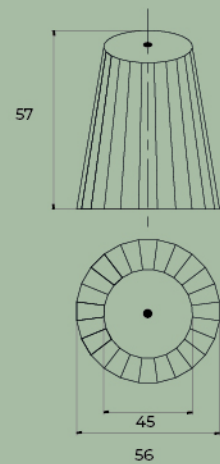

CE

Let's get brighter

KIERA

FAMILY

ELECTRICAL DETAILS

POWER	S	M	L
WATTS:	4,5 W	7 W	18 W
EFFICIENCY			
EFF 2700K:	78 lm/w	81 lm/w	70 lm/w
EFF 3000K:	79 lm/w	82 lm/w	83 lm/w
EFF 4000K:	82 lm/w	85 lm/w	96 lm/w
LUMENS			
2700K lm:	411 lm	572 lm	1396 lm
3000K lm:	447 lm	574 lm	1655 lm
4000K lm:	488 lm	594 lm	1962 lm

20204 M

20204 S