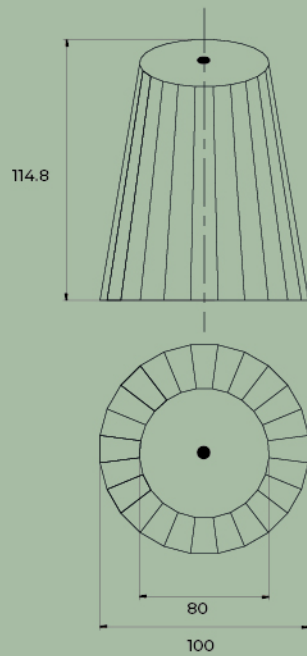

KIERA
Serene and Atemporal

 **BPM**Lighting®

Let's get brighter

Let's get brighter

KIERA

FAMILY

GENERAL DETAILS

REFERENCE:	20204 S M L
INSTALLATION:	Pendant
EXTERNAL FINISH:	White · Black
MATERIAL:	Aluminium
IP DEGREE:	IP20
FORM:	Round
IK:	IK06
LIGHT DIRECTION:	Fixed
REGULATION:	1..10V · Push · DALI · Non Dimm
BEAM ANGLE:	38°
UTILIZATION:	Indoor
WARRANTY:	5 years

GENERAL DIMENSIONS

	20204 S : Ø56 x 57 mm
	20204 M : Ø75 x 81 mm
	20204 L : Ø100 x 114,8 mm
MAXIMUM CABLE LENGTH	3000 mm
MINIMUM DISTANCE TO ILLUMINATED OBJECT:	0.5 m

ELECTRICAL DETAILS

LAMP:	LED
PROTECTION CLASS:	⊕
ENERGETIC EFFICIENCY:	A++
DRIVER:	Included (remote if dimmable)
I:	S: 500 mA M: 700 mA L: 500 mA
VOLTAGE:	220 - 240 V
LIFE TIME:	35.000 h
LUMEN MAINTENANCE:	L80_B10: 35000 h
CRI:	>90
MACADAM:	<3
UGR:	20

CE 

Let's get brighter

KIERA

FAMILY

ELECTRICAL DETAILS

POWER	S	M	L
WATTS:	4,5 W	7 W	18 W
EFFICIENCY			
EFF 2700K:	78 lm/w	81 lm/w	70 lm/w
EFF 3000K:	79 lm/w	82 lm/w	83 lm/w
EFF 4000K:	82 lm/w	85 lm/w	96 lm/w
LUMENS			
2700K lm:	411 lm	572 lm	1396 lm
3000K lm:	447 lm	574 lm	1655 lm
4000K lm:	488 lm	594 lm	1962 lm