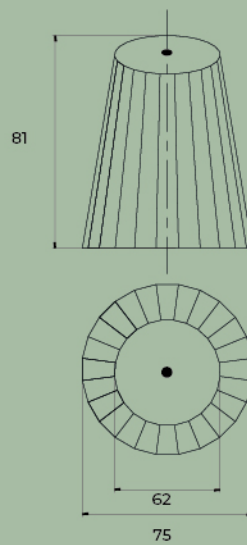

CE

Let's get brighter

KIERA

FAMILY

ELECTRICAL DETAILS

POWER	S	M	L
WATTS:	4,5 W	7 W	18 W
EFFICIENCY			
EFF 2700K:	78 lm/w	81 lm/w	70 lm/w
EFF 3000K:	79 lm/w	82 lm/w	83 lm/w
EFF 4000K:	82 lm/w	85 lm/w	96 lm/w
LUMENS			
2700K lm:	411 lm	572 lm	1396 lm
3000K lm:	447 lm	574 lm	1655 lm
4000K lm:	488 lm	594 lm	1962 lm

20204 M

20204 S